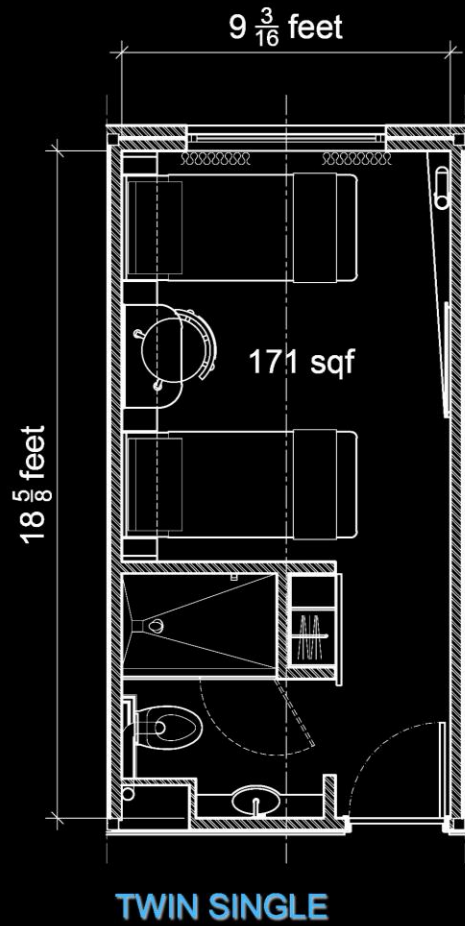

0 8' 16' 32'
 SCALE: 1/16" = 1'-0"

3RD FLOOR

EX. CONC.
APRON

4TH FLOOR

EX. CONC.
APRON

5TH FLOOR

izzi HOTEL

iZZi HOTEL			
	TWIN SINGLE ROOM	DOUBLE BED RM	TOTAL
LOBBY	14	1	0
2ND STOREY	12	13	23
3RD STOREY	12	13	23
4TH STOREY	16	15	31
5TH STOREY	16	15	31
			108

5 Storeys @ 73'910.4 sqf

iZZi HOTEL

izzi reception

izzzi mixed-use lounge

iZZi mixed-use bar

iZZi mixed-use restaurant

izzI HOTEL			
	TWIN SINGLE ROOM	DOUBLE BED RM	TOTAL
LOBBY	14	1	0
2ND STOREY	12	13	23
3RD STOREY	12	13	23
4TH STOREY	16	15	31
5TH STOREY	16	15	31
			108

izzI rooms

izzzi double room

izzzi double room

izzzi twin single room

izzzi twin single room

izzibathroom

izzzi Extended Stay

4 Storeys @ 45'492.6 sqf