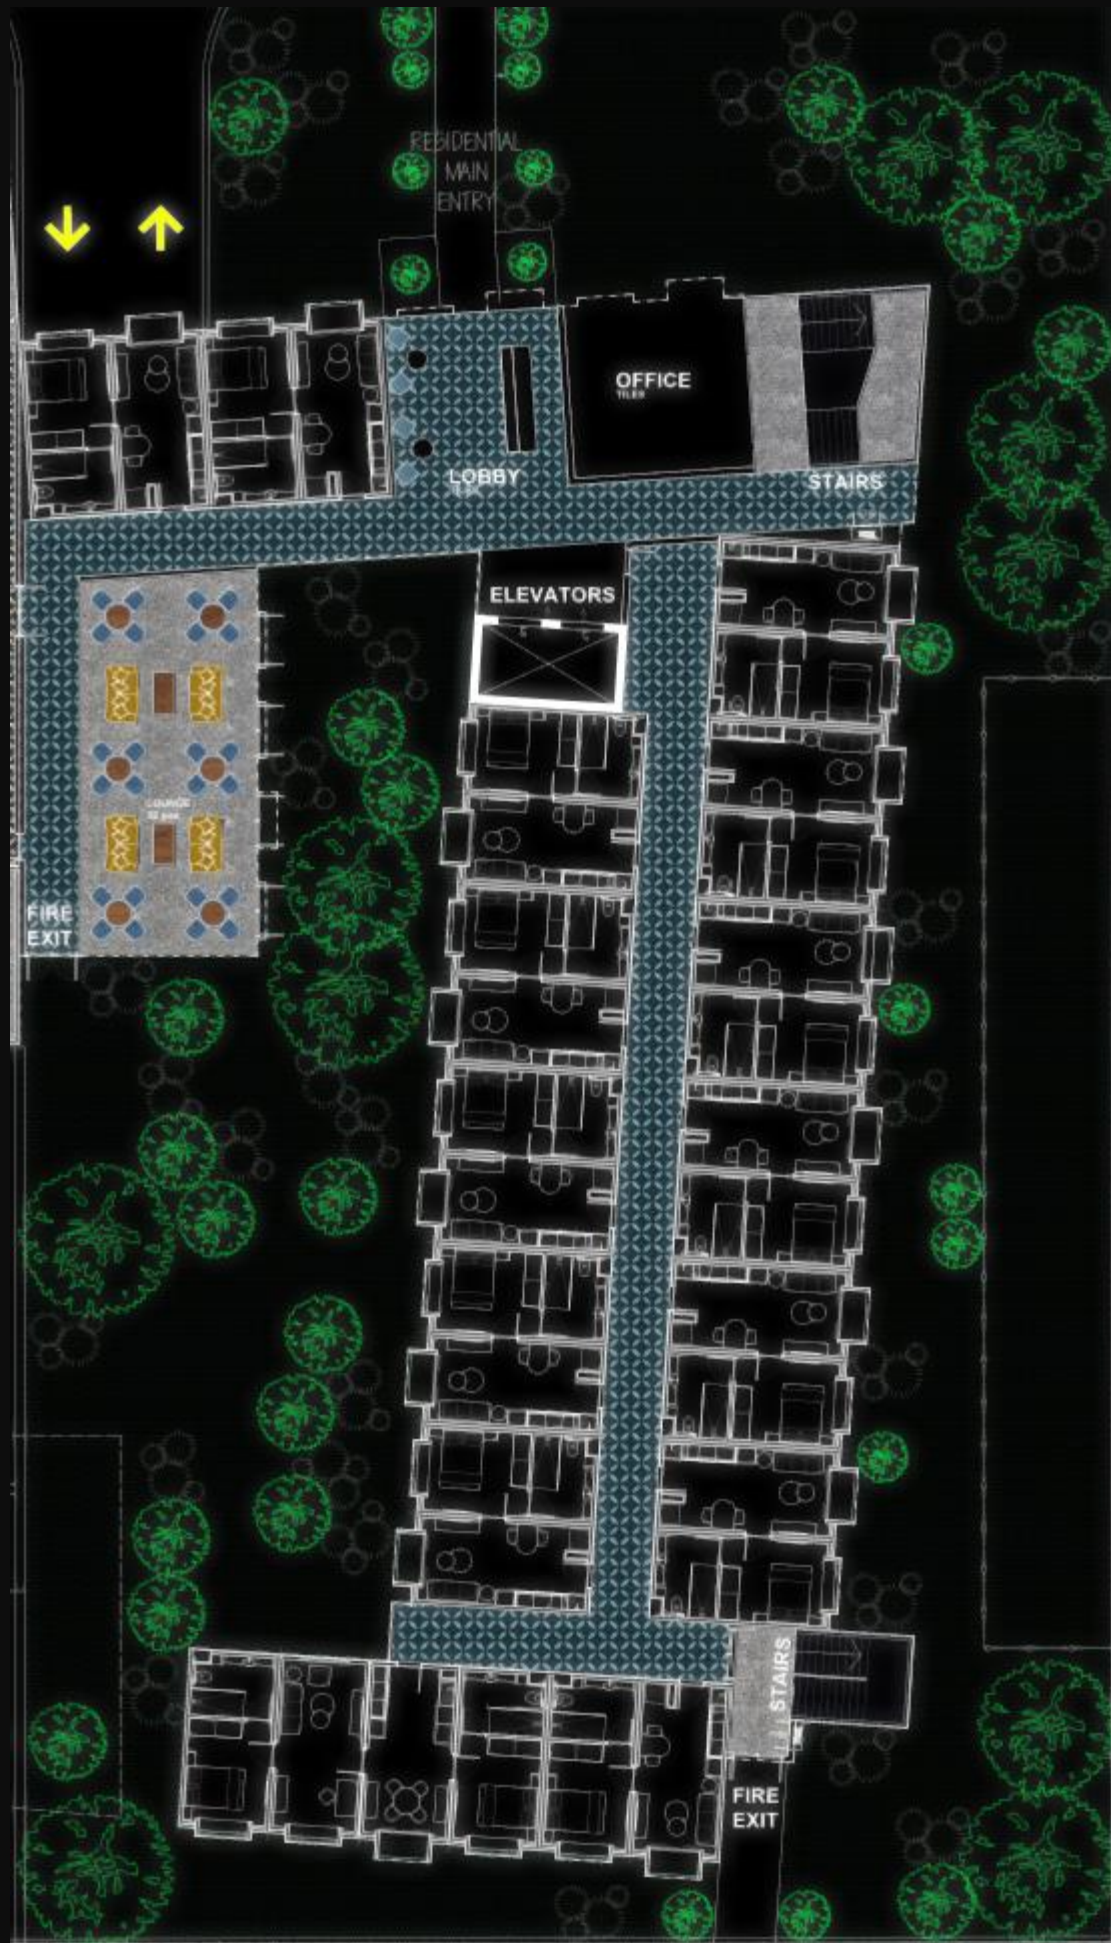

5 Storeys @ 73'910.4 sqf

iZZi HOTEL

izzi reception

izzzi mixed-use lounge

iZZi mixed-use bar

iZZi mixed-use restaurant

izzI HOTEL			
	TWIN SINGLE ROOM	DOUBLE BED RM	TOTAL
LOBBY	14	1	0
2ND STOREY	12	13	23
3RD STOREY	12	13	23
4TH STOREY	16	15	31
5TH STOREY	16	15	31
			108

izzI rooms

izzzi double room

izzzi double room

izzzi twin single room

izzzi twin single room

izzibathroom

izzzi Extended Stay

4 Storeys @ 45'492.6 sqf

IZZI EXTENDED STAY			
	DOUBLE BED APT.	2 BEDRM SUITE	TOTAL
LOBBY	14	0	14
2ND STOREY	16	2	18
3RD STOREY	16	2	18
4TH STOREY	16	2	18
			68

IZZI Extended Stay

iZZi EXTENDED STAY			
	DOUBLE BED APT.	2 BEDRM SUITE	TOTAL
LOBBY	14	0	14
2ND STOREY	16	2	18
3RD STOREY	16	2	18
4TH STOREY	16	2	18
			68

iZZi Extended Stay

iZZi Extended Stay Kitchen/Lounge

iZZi Extended Stay Bedroom

izzi Extended Stay Bathroom

Thank you