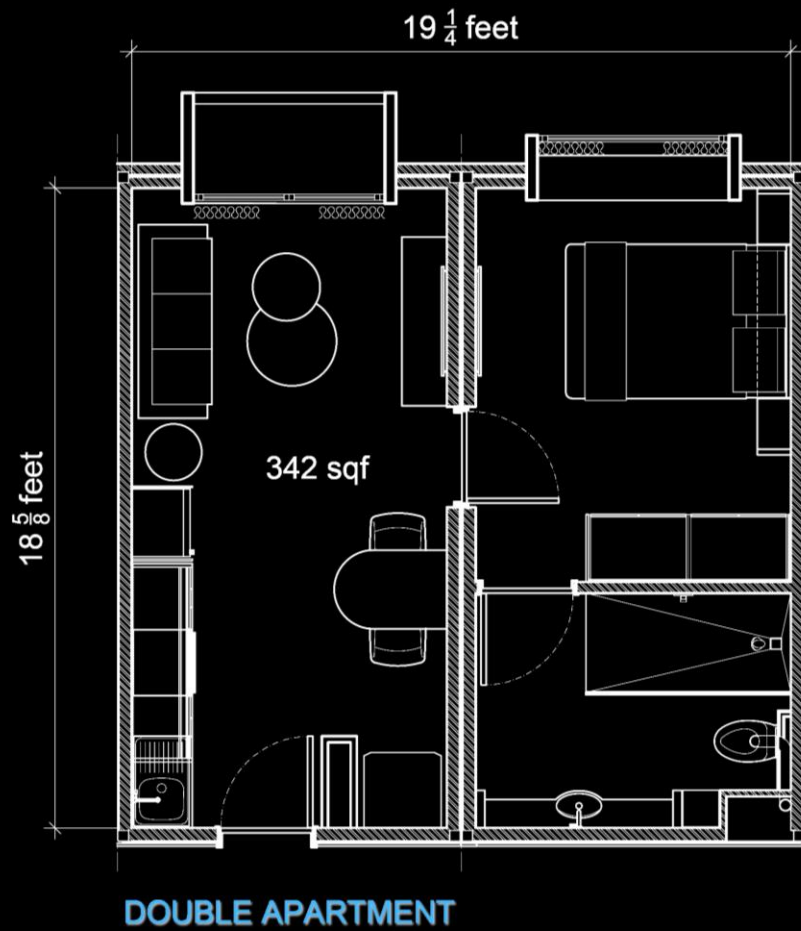

0 8' 16' 32'
 SCALE: 1/16" = 1'-0"

3RD FLOOR

EX. CONC.
APRON

4TH FLOOR

EX. CONC.
APRON

5TH FLOOR

izzi HOTEL

iZZi HOTEL			
	TWIN SINGLE ROOM	DOUBLE BED RM	TOTAL
LOBBY	14	1	0
2ND STOREY	12	13	23
3RD STOREY	12	13	23
4TH STOREY	16	15	31
5TH STOREY	16	15	31
			108

5 Storeys @ 73'910.4 sqf

iZZi HOTEL

izzi reception

izzzi mixed-use lounge

iZZi mixed-use bar

iZZi mixed-use restaurant

izzI HOTEL			
	TWIN SINGLE ROOM	DOUBLE BED RM	TOTAL
LOBBY	14	1	0
2ND STOREY	12	13	23
3RD STOREY	12	13	23
4TH STOREY	16	15	31
5TH STOREY	16	15	31
			108

izzI rooms

izzzi double room

izzzi double room

izzzi twin single room

izzzi twin single room

izzibathroom

izzzi Extended Stay

4 Storeys @ 45'492.6 sqf

IZZI EXTENDED STAY			
	DOUBLE BED APT.	2 BEDRM SUITE	TOTAL
LOBBY	14	0	14
2ND STOREY	16	2	18
3RD STOREY	16	2	18
4TH STOREY	16	2	18
			68

IZZI Extended Stay

iZZi EXTENDED STAY			
	DOUBLE BED APT.	2 BEDRM SUITE	TOTAL
LOBBY	14	0	14
2ND STOREY	16	2	18
3RD STOREY	16	2	18
4TH STOREY	16	2	18
			68