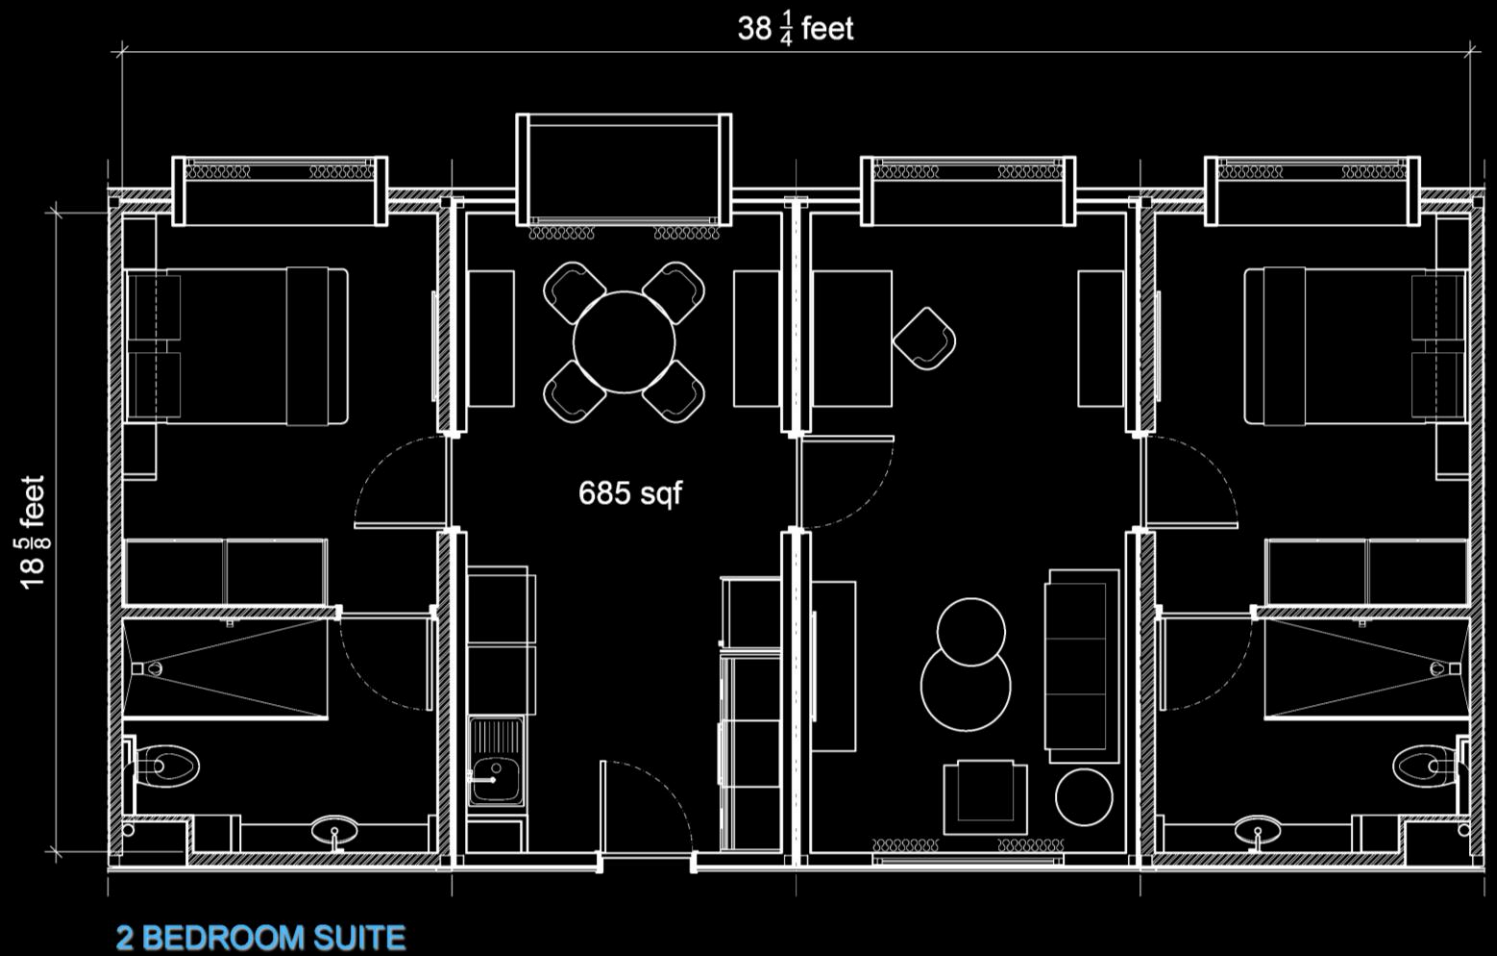

0 8' 16' 32'
 SCALE: 1/16" = 1'-0"

3RD FLOOR

EX. CONC.
APRON

4TH FLOOR

EX. CONC.
APRON

5TH FLOOR

izzi HOTEL

iZZi HOTEL			
	TWIN SINGLE ROOM	DOUBLE BED RM	TOTAL
LOBBY	14	1	0
2ND STOREY	12	13	23
3RD STOREY	12	13	23
4TH STOREY	16	15	31
5TH STOREY	16	15	31
			108

5 Storeys @ 73'910.4 sqf

iZZi HOTEL

izzi reception

izzzi mixed-use lounge

iZZi mixed-use bar

iZZi mixed-use restaurant

izzI HOTEL			
	TWIN SINGLE ROOM	DOUBLE BED RM	TOTAL
LOBBY	14	1	0
2ND STOREY	12	13	23
3RD STOREY	12	13	23
4TH STOREY	16	15	31
5TH STOREY	16	15	31
			108

izzI rooms

izzzi double room

izzzi double room

izzzi twin single room

izzzi twin single room

izzibathroom

izzzi Extended Stay

4 Storeys @ 45'492.6 sqf

IZZI EXTENDED STAY			
	DOUBLE BED APT.	2 BEDRM SUITE	TOTAL
LOBBY	14	0	14
2ND STOREY	16	2	18
3RD STOREY	16	2	18
4TH STOREY	16	2	18
			68

IZZI Extended Stay

iZZi EXTENDED STAY			
	DOUBLE BED APT.	2 BEDRM SUITE	TOTAL
LOBBY	14	0	14
2ND STOREY	16	2	18
3RD STOREY	16	2	18
4TH STOREY	16	2	18
			68