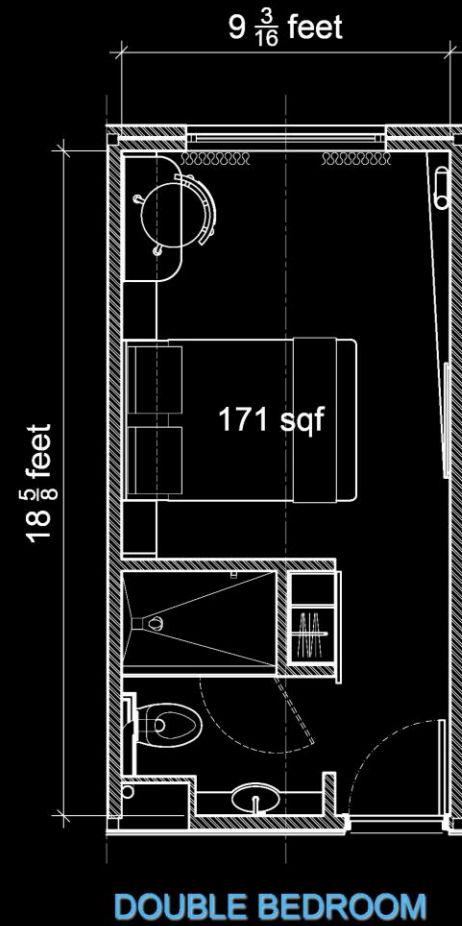

0 8' 16' 32'
 SCALE: 1/16" = 1'-0"

3RD FLOOR

EX. CONC.
APRON

4TH FLOOR

EX. CONC.
APRON

5TH FLOOR

izzi HOTEL

iZZi HOTEL			
	TWIN SINGLE ROOM	DOUBLE BED RM	TOTAL
LOBBY	14	1	0
2ND STOREY	12	13	23
3RD STOREY	12	13	23
4TH STOREY	16	15	31
5TH STOREY	16	15	31
			108

5 Storeys @ 73'910.4 sqf

iZZi HOTEL

izzi reception

izzzi mixed-use lounge

iZZi mixed-use bar

iZZi mixed-use restaurant

izzI HOTEL			
	TWIN SINGLE ROOM	DOUBLE BED RM	TOTAL
LOBBY	14	1	0
2ND STOREY	12	13	23
3RD STOREY	12	13	23
4TH STOREY	16	15	31
5TH STOREY	16	15	31
			108

izzI rooms

izzzi double room

izzzi double room

izzzi twin single room

izzzi twin single room

izzibathroom

izzzi Extended Stay

4 Storeys @ 45'492.6 sqf